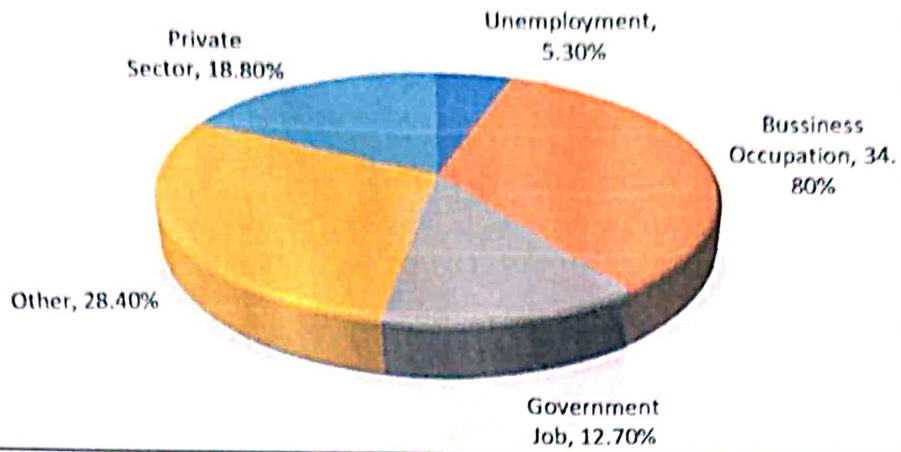

"Education for Knowledge, Science, and Culture"

- Shikshanmaharshi Dr. Bapuji Salunkhe

Shri Swami Vivekanand Shikshan Sanstha's

Vivekanand College, Kolhapur
(Empowered Autonomous)

KOLHAPUR (AUTONOMOUS)

FEEDBACK

COUNT OF EMPLOYMENT CONDITION

Classroom environment

Count of employability and skill enhancement related content studied by you

Internal evolution

Good, 17.84%

Exelent, 82.16%

Teaching methods of teachers

Good, 10.16%