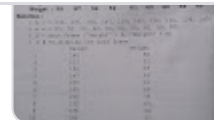

1

B

BSc-II 2020-21

Stream

Classwork

People

Grades

Data f...
Image